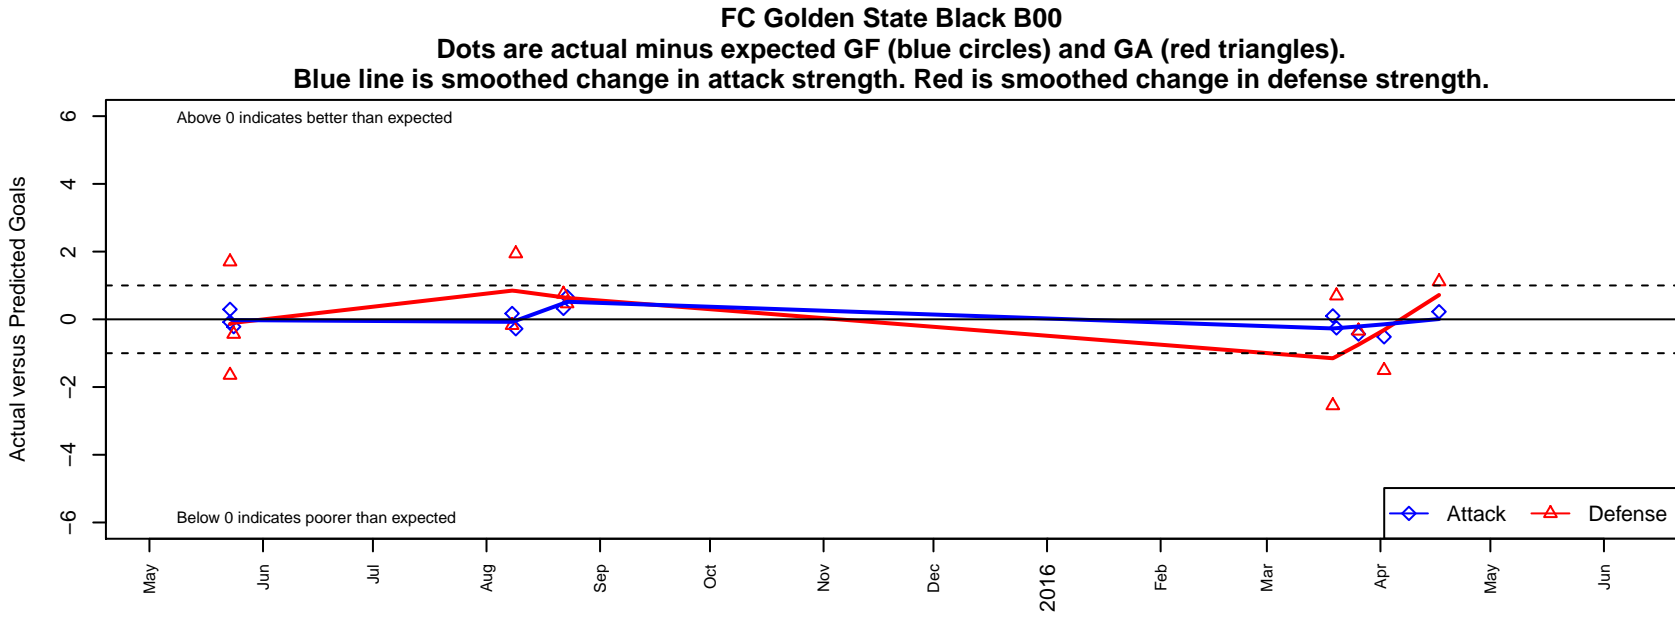

FC Golden State Black B00

FC Golden State
Pasadena, CAS
B00 total strength=1447
attack=8.97 defense=9.88
notes= Waltrip 2014

alt names used:
FCGS BLACK WALTRIP (CAS)
FC Golden State – B15 Black

Venues played:
2015 Cerritos Memorial Cup 2015 Nike Flight L
2015 FWRL CAS B00

**attack and defense variance (black dot)
relative to other teams
and top 10 in region**

**attack and defense rating
relative to others at age
and all opponents in last 13 months**

**attack and defense rating
relative to others at age
and all opponents in last 13 months**

Performance relative to 13 month average

Performance relative to 13 month average

Distribution of opponents
 Red = Lose zone, Blue = Win zone, Green = Even
 Black line separates win/lose zones

lot. A=Neither has attack advantage, B=Opponent has both attack and defense advantage, C=Opponent has both attack and defense disadvantage, D=Both have