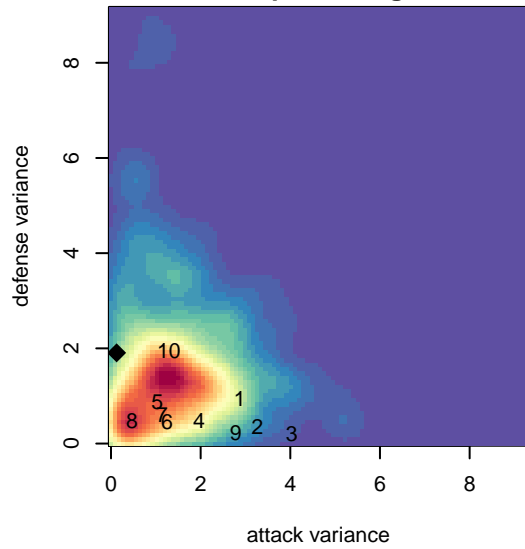

FC Golden State Black B00

FC Golden State
Pasadena, CAS
B00 total strength=1447
attack=8.97 defense=9.88
notes= Waltrip 2014

alt names used:
FCGS BLACK WALTRIP (CAS)
FC Golden State – B15 Black

Venues played:
2015 Cerritos Memorial Cup 2015 Nike Flight L
2015 FWRL CAS B00

**attack and defense variance (black dot)
relative to other teams
and top 10 in region**

**attack and defense rating
relative to others at age
and all opponents in last 13 months**

**attack and defense rating
relative to others at age
and all opponents in last 13 months**

Performance relative to 13 month average

Performance relative to 13 month average

Distribution of opponents
 Red = Lose zone, Blue = Win zone, Green = Even
 Black line separates win/lose zones

lot. A=Neither has attack advantage, B=Opponent has both attack and defense advantage, C=Opponent has both attack and defense disadvantage, D=Both have